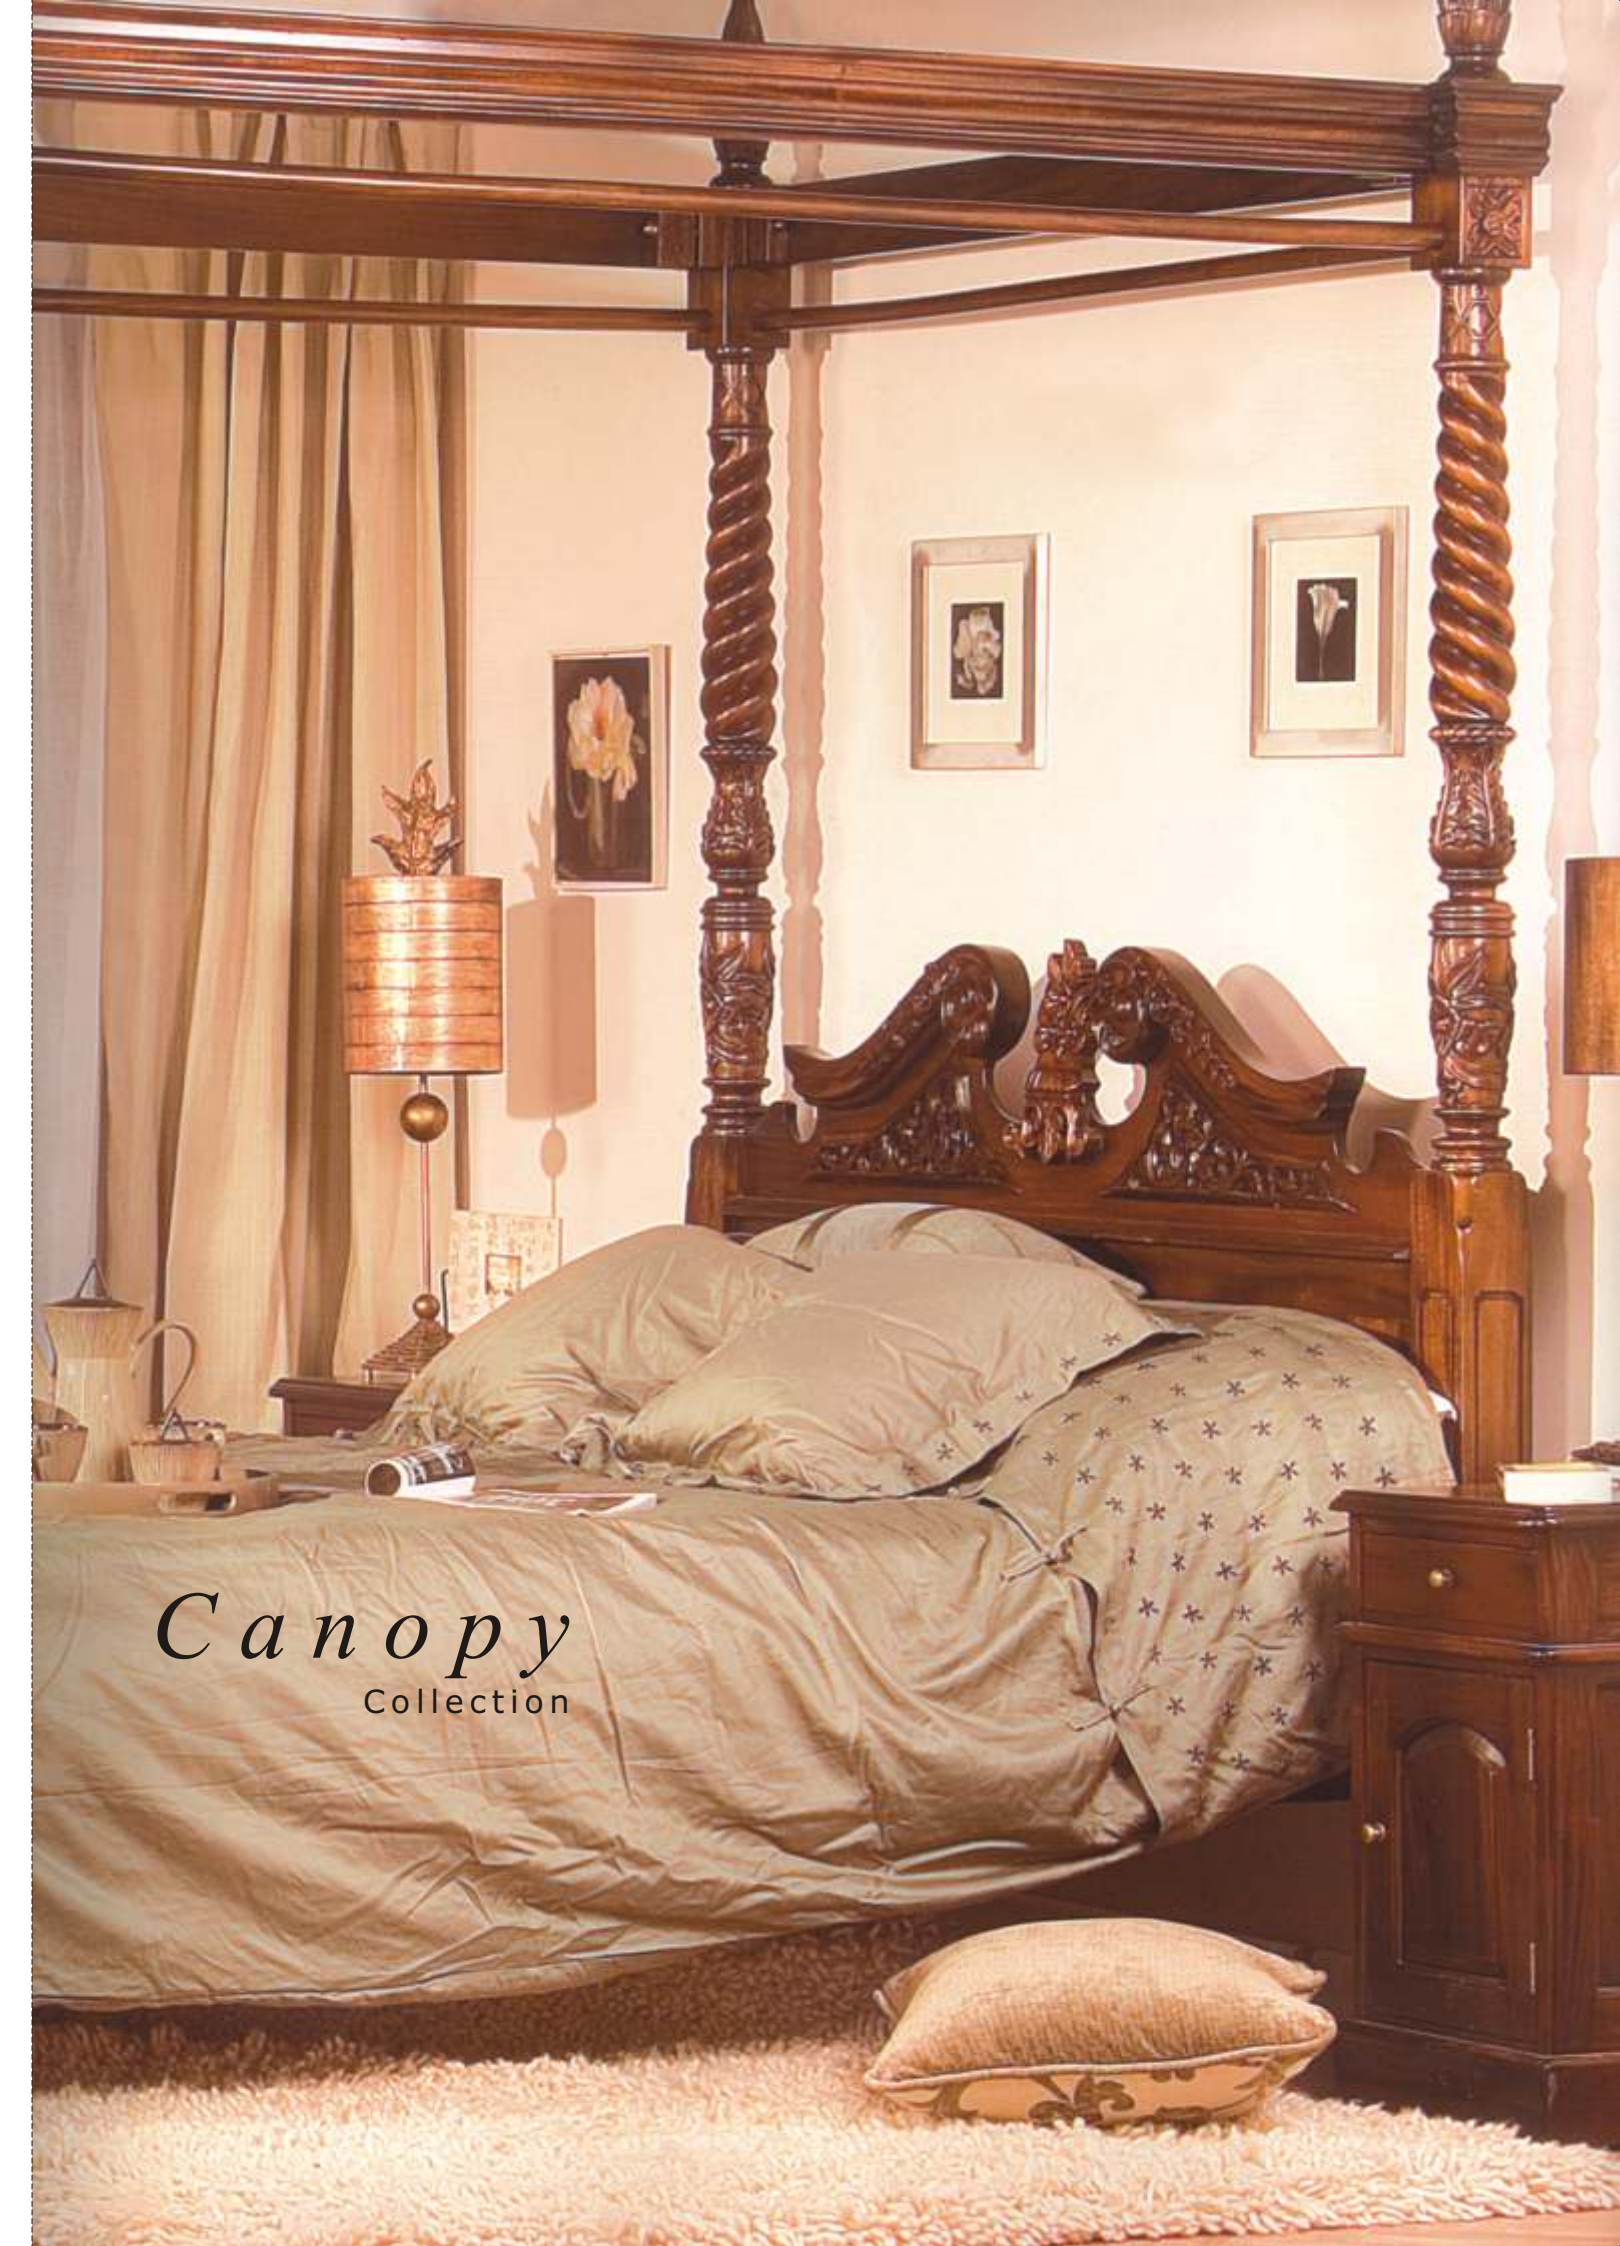

SL90-M Stool Louis 90x40 Mas
cm. W.090 D.040 H.040 ins. W.035 D.016 H.016

SL160A-M Stool Louise 160x40 A Mas
cm. W.160 D.040 H.040 ins. W.063 D.016 H.016

Canopy
Collection

Canopy

Collection

In 1754 an English furniture maker named Thomas Chippendale published a compilation of his work named "Gentleman and the Cabinet-Maker's Director". So influential was his book that it inspired a generation of cabinetmakers to emulate his work. The tradition continues today with our own master craftsmen recreating these 18th century classics by hand from solid plantation grown mahogany. Special attention is paid to the distinctive characteristics of the Chippendale Period, the gently tapering legs, the intricate fretwork, the finely carved acanthus leaves and the elegant ball & claw feet, which are all reproduced in detail for the discerning buyer.