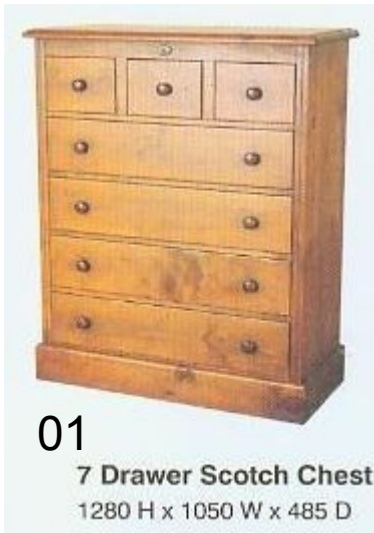

MILL BEDROOM
Code: MILBE

01
7 Drawer Scotch Chest
1280 H x 1050 W x 485 D

02
5 Drawer Tallboy
1280 H x 750 W x 485 D

03
5 Drawer Lowboy
1018 H x 950 W x 485 D

06
Lamp Table
540 H x 494 W x 460 D

04
1 Drawer Bedside
676 H x 530 W x 435 D

05
3 Drawer

11

12
Federation Bed
Headboard height - 1130
Tailboard height - 930
Beds and headboards are available in Single, Queen, King - other sizes made on request.

10
Towel Stand
880 H x 640 W

13

14
9 Drawer Dresser & Mirror
1770 H x 1390 W x 485 D

08
Wardrobe
1900 H x 1150 W x 585 D

09
Full Length Mirror
1580 H x 520 W

06
2100 Corner Unit
 2100 H x 650 W x 475 D

*Optional glass door on Buffets

3A Buffet
 945 H x 1463 W x 460 D

07

08

2F 2/3 Glass Top Unit
 2100 H x 1040 W x 460 D