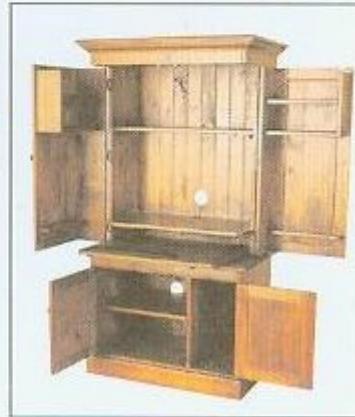

08
Wardrobe
1900 H x 1150 W x 585 D

09
Full Length Mirror
1580 H x 520 W

06
2100 Corner Unit
 2100 H x 650 W x 475 D

*Optional glass door on Buffets

3A Buffet
 945 H x 1463 W x 460 D

07

08

2F 2/3 Glass Top Unit
 2100 H x 1040 W x 460 D

13
Buffet Table
820 H x 1350 W x 500 D

14
Coffee Table
440 H x 1200 W x 600 D

15
Coffee Table with Drawer
440 H x 1300 W x 700 D

Berima Rocker 16

01
President's Desk
 750 H x 1550 W x 800 D

02
President's Desk with Inlaid Top
 750 H x 1550 x 800 D

**MILL OFFICE
 Code: MILO**

03

04

Swivel Chair
 Solid/Upholstered

05

06

Swivel Carver
 Solid/Upholstered

Work Station
 1800 H x 910 W x 545 D

07

Optional halogen light with door switch.

08

Monitor Stand
 Available on both desks.

Filing Cabinet 09
 822 H x 500 W x 555 D