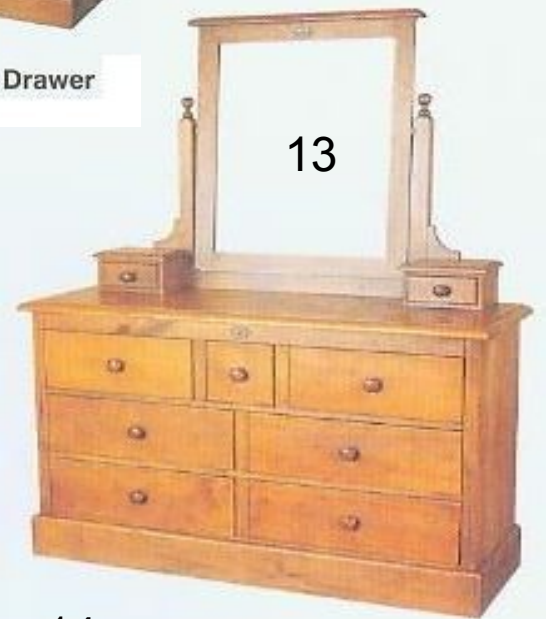

MILL BEDROOM
Code: MILBE

01
7 Drawer Scotch Chest
1280 H x 1050 W x 485 D

02
5 Drawer Tallboy
1280 H x 750 W x 485 D

03
5 Drawer Lowboy
1018 H x 950 W x 485 D

06
Lamp Table
540 H x 494 W x 460 D

04
1 Drawer Bedside
676 H x 530 W x 435 D

05
3 Drawer

11

12
Federation Bed
Headboard height - 1130
Tailboard height - 930
Beds and headboards are available in Single, Queen, King - other sizes made on request.

10
Towel Stand
880 H x 640 W

13

14
9 Drawer Dresser & Mirror
1770 H x 1390 W x 485 D

08
Wardrobe
1900 H x 1150 W x 585 D

09
Full Length Mirror
1580 H x 520 W

06
2100 Corner Unit
 2100 H x 650 W x 475 D

*Optional glass door on Buffets

3A Buffet
 945 H x 1463 W x 460 D

07

08

2F 2/3 Glass Top Unit
 2100 H x 1040 W x 460 D

Hampstead Seagrass

Prelude Upholstered

Bench Seat
 450 H x 1430 W x 260 D

12

01

Display Cabinet

1800 H x 920 W x 430 D
Standard with 3 glass shelves

02